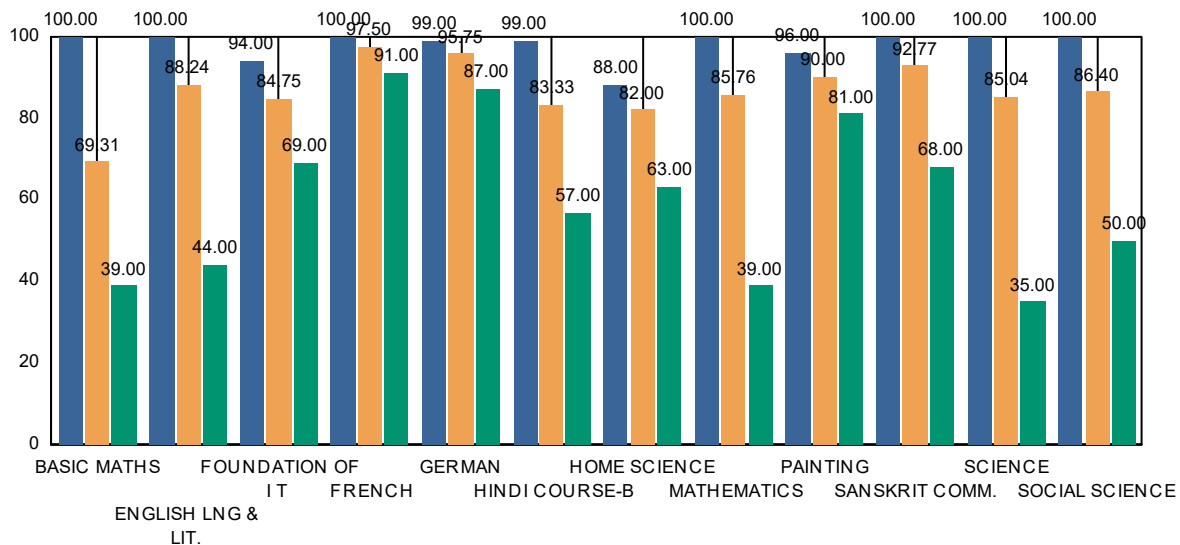

BAL BHARATI PUBLIC SCHOOL

PITAM PURA, DELHI-110 034.

GRAPHICAL SUBJECT HIGHEST / AVERAGE / LOWEST GP REPORT OF CLASS X IN YEAR 2021-2022

SUBJECT	HIGHEST	AVERAGE	LOWEST
BASIC MATHS	100.00	69.31	39.00
ENGLISH LNG & LIT.	100.00	88.24	44.00
FOUNDATION OF I T	94.00	84.75	69.00
FRENCH	100.00	97.50	91.00
GERMAN	99.00	95.75	87.00
HINDI COURSE-B	99.00	83.33	57.00
HOME SCIENCE	88.00	82.00	63.00
MATHEMATICS	100.00	85.76	39.00
PAINTING	96.00	90.00	81.00
SANSKRIT COMM.	100.00	92.77	68.00
SCIENCE	100.00	85.04	35.00
SOCIAL SCIENCE	100.00	86.40	50.00