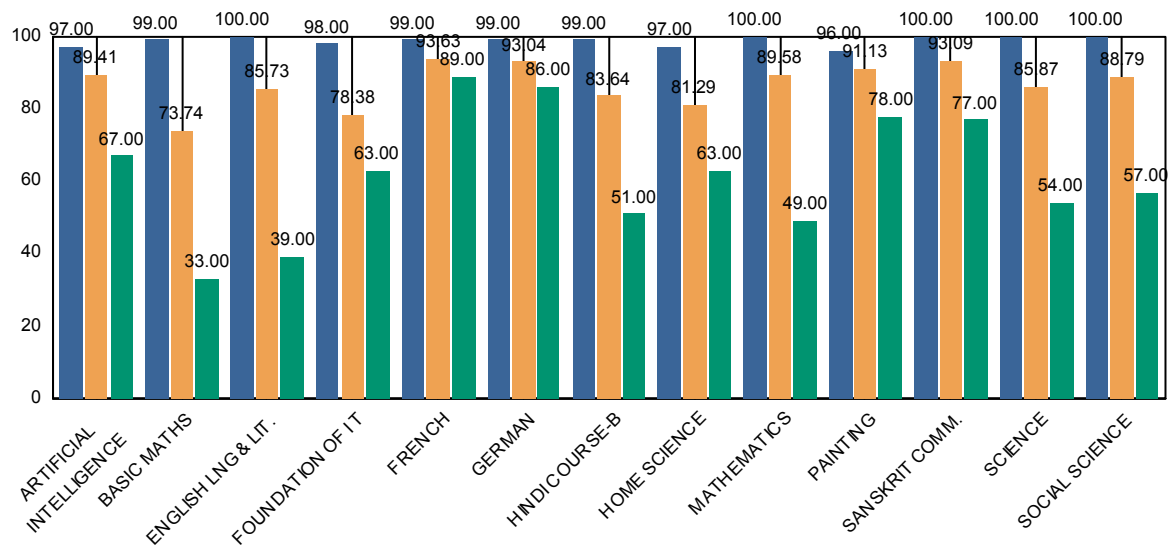

BAL BHARATI PUBLIC SCHOOL

PITAM PURA, DELHI-110 034.

GRAPHICAL SUBJECT HIGHEST / AVERAGE / LOWEST GP REPORT OF CLASS X IN YEAR 2020-2021

SUBJECT	HIGHEST	AVERAGE	LOWEST
ARTIFICIAL INTELLIGENCE	97.00	89.41	67.00
BASIC MATHS	99.00	73.74	33.00
ENGLISH LNG & LIT.	100.00	85.73	39.00
FOUNDATION OF I T	98.00	78.38	63.00
FRENCH	99.00	93.63	89.00
GERMAN	99.00	93.04	86.00
HINDI COURSE-B	99.00	83.64	51.00
HOME SCIENCE	97.00	81.29	63.00
MATHEMATICS	100.00	89.58	49.00
PAINTING	96.00	91.13	78.00
SANSKRIT COMM.	100.00	93.09	77.00
SCIENCE	100.00	85.87	54.00
SOCIAL SCIENCE	100.00	88.79	57.00